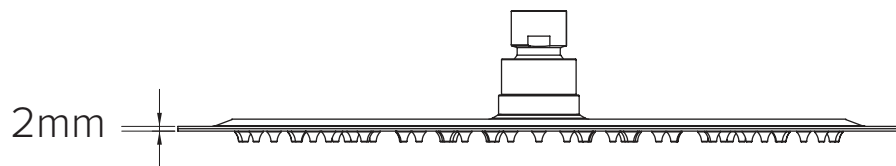

Ceiling Arm

ULTRA FLAT

The Vibrant stainless steel showerhead is ultra flat at only 2mm.

*All guarantees are subject to terms and conditions and available at: robertson.co.nz/warranties

25 Vestey Drive
Mt Wellington, Auckland 1060